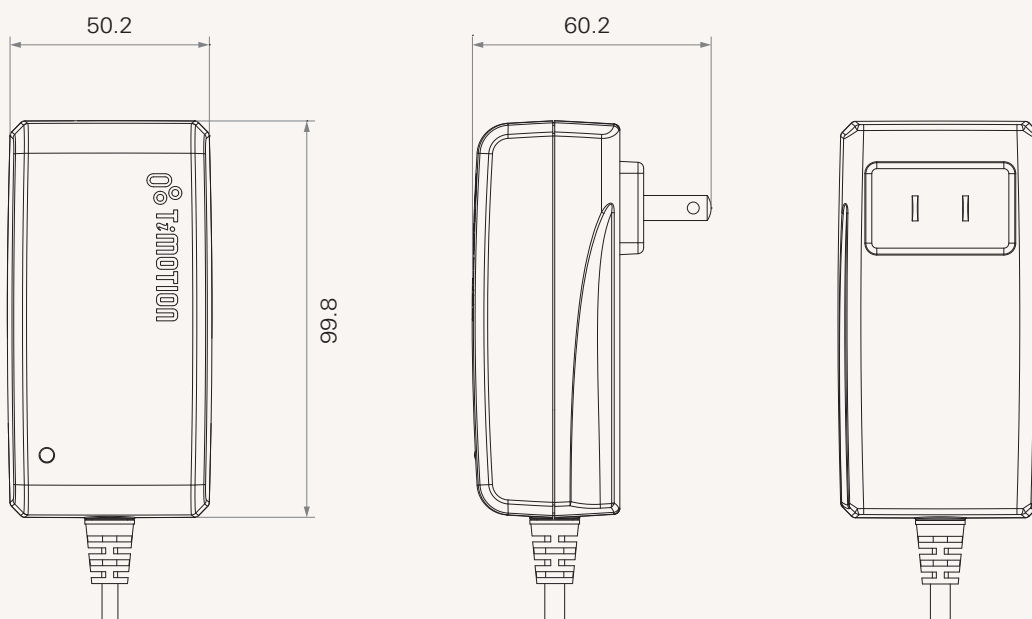

## Product Segments

- **Comfort Motion**

Transformer type

Input voltage

Maximum output

Plug support

Color

SMPS

100~240V AC

29V DC, 1.5A

EU, USA, AUS, UK, JPN, or customized

black or grey

---

## Drawing

Standard Dimension

---

# TP7 Ordering Key

TP7

Version: 20130805-C

	<b>Plug</b>	1 = EU 2 = USA	3 = AUS 4 = UK	5 = JPN A = Other
	<b>Color</b>	1 = Black	2 = Grey (Pantone 428C)	
	<b>Cable Length</b>	1 = Straight, 2000mm; DIN 5pin plug 2 = Straight, 2000mm; 01 plug 3 = Straight, 4000mm; DIN 5pin plug	4 = Straight, 4000mm; 01 plug A = Customized	