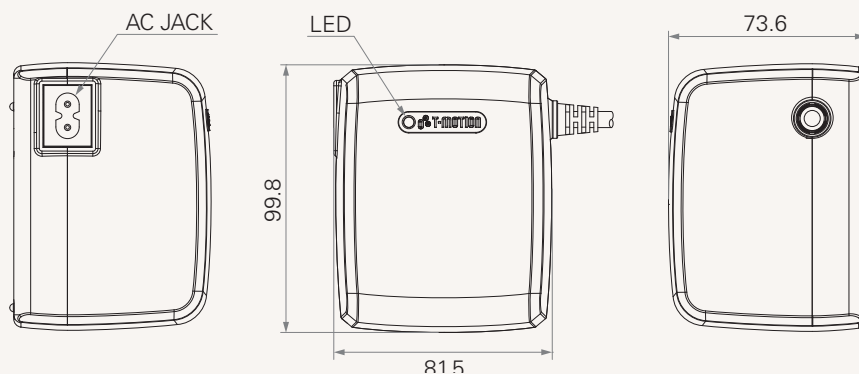

Drawing

Standard Dimension

Terms of Use

The user is responsible for determining the suitability of TiMOTION products for a specific application.

Due to continuous development in order to improve our products, TiMOTION products are subject to frequent modifications and changes without prior notice.

TiMOTION reserves the right to discontinue the sale of any products displayed on its website or listed in its catalogue or other written materials drawn up by TiMOTION.