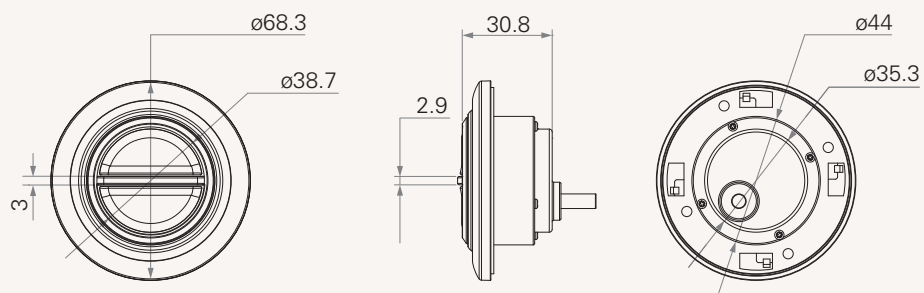

TH5

series

Product Segments

- **Comfort Motion**

Maximum available buttons	2
Color	black or grey
Mounted into the recliner directly	

Drawing

Standard Dimension

Terms of Use

	Plug	1 = DIN 5pin, for TDC 2 = DIN 8pin, for TC2/TC3/TC7 4 = DIN 8pin, 180°, for extension cable Note : Please choose "switch type" or "scan type" then make a notification when place an order	5 = RJ 10pin, 180°, for TC6/TC9/extension cable A = Customized
	Color	1 = Black	2 = Grey (Pantone 428C)
	Cable Length	1 = Straight, 1500mm	2 = Straight, 2000mm A = Customized